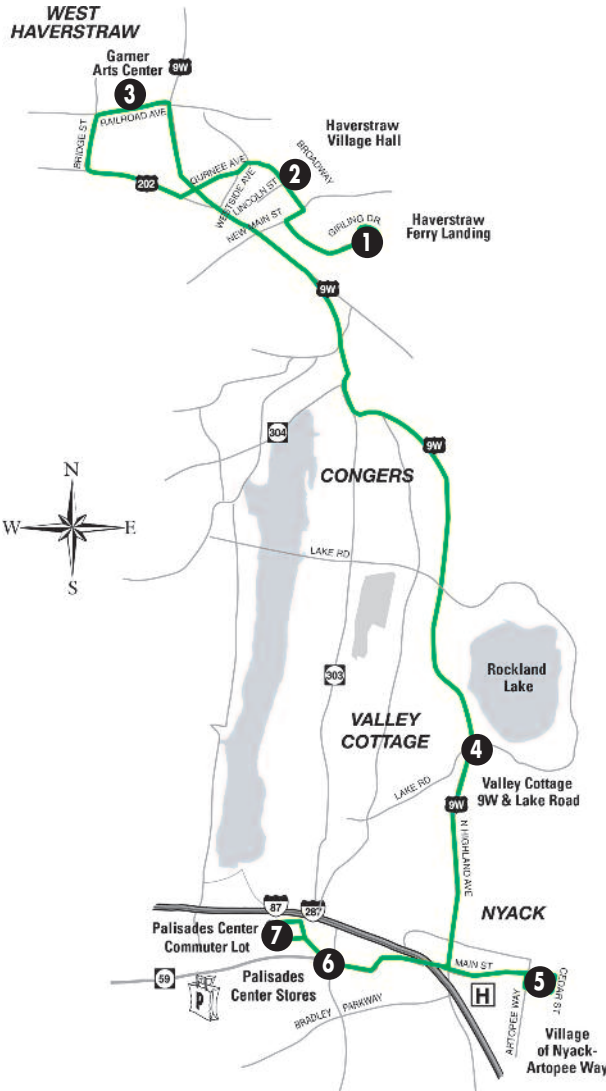

EFFECTIVE JULY 6 - NOVEMBER 10, 2024

WEEKEND FERRY CONNECTION

AVAILABLE TRANSFERS:

- Transfer to TOR 59 and 91 at Palisades Center Stores (Macy's) or Nyack (Artopee Way)
- Transfer to TOR 92 at Palisades Center Stores (Macy's)
- Transfer to TOR 91 at Haverstraw Village - Broadway & Lincoln Street
- Transfer to Hudson Link at Nyack (Artopee Way), Palisades Center Stores (Macy's) and Palisades Center Commuter Lot

All bus times outside of shaded area are AM. All bus times in shaded areas are PM.

* Last Ferry of the night

TOR operates as a flag-down public transit system. Customers may board or disembark at any location along the route where it is safe to do so. To board the bus at a location between scheduled timepoints, customers should wait in a safe location and raise their hand to "flag" the bus. To disembark the bus between scheduled timepoints, please use the stop signal onboard or notify the bus operator. Please follow bus operator directions with regard to safe stop locations.

WEEKEND FERRY CONNECTION

AVAILABLE TRANSFERS:

- Transfer to TOR 59 and 91 at Palisades Center Stores (Macy's) or Nyack (Artopee Way)
- Transfer to TOR 92 at Palisades Center Stores (Macy's)
- Transfer to TOR 91 at Haverstraw Village - Broadway & Lincoln Street
- Transfer to Hudson Link at Nyack (Artopee Way), Palisades Center Stores (Macy's) and Palisades Center Commuter Lot