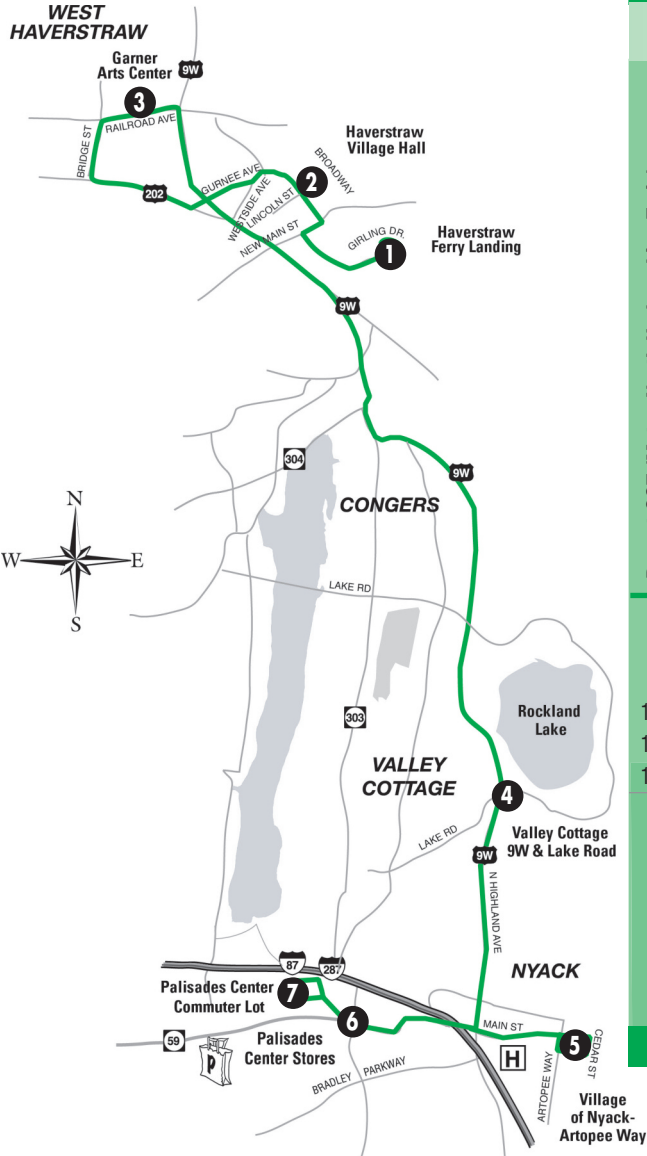

WEEKEND FERRY CONNECTION

AVAILABLE TRANSFERS:

- Transfer to TOR 59 and 91 at Palisades Center Stores (Macy's) or Nyack (Artopee Way)
- Transfer to TOR 92 at Palisades Center Stores (Macy's)
- Transfer to TOR 91 at Haverstraw Village - Broadway & Lincoln Street
- Transfer to Hudson Link at Nyack (Artopee Way), Palisades Center Stores (Macy's) and Palisades Center Commuter Lot

Scan here and click on any TOR route for a schedule and map.

SATURDAY AND SUNDAY